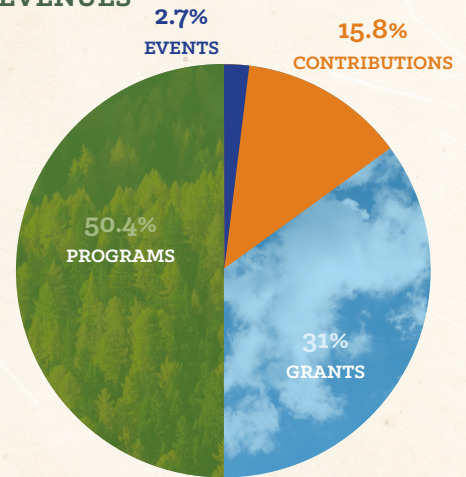

31,000 EXPLORING HOURS
in the summer
+ **1,139** campers
+ **79** camps

14 CERTIFIED
Montana Master Naturalists

60 VOLUNTEER HOURS

\$14,254
+ **\$752** IN SCHOLARSHIPS
awarded **50** FAMILIES
served through our
scholarship program

Over 7 COMMUNITIES
met through outreach

Over 3,000 TOTAL
NUMBER of one-on-one
connections made through
MOSS outreach programs

EXPENSES

REVENUES

With gratitude we acknowledge that our ability to educate in the outdoors hinges on the stewardship of these lands by indigenous peoples both past and present.

Events	25,658.25	2.7%
Contributions	148,512.69	15.8%
Grants	290,612.34	31.0%
Programs	472,979.21	50.4%
	937,762.49	100%

HIGH-FIVES TO OUR GENEROUS DONORS AND PARTNERS!

Abby Turner
 Abi Blakeslee Kelleher
 Adam Makhul
 Aimee Dendrin
 Aki Takeda
 & Keiji Yoshimura
 Alan & Mary Brutger
 Alexandra Guglielmino
 Alexandra Laurelli
 Alexandra McGee
 Alida Marie Nyquist
 Alison Flint
 Alison Fox
 Alison Tierney
 Allen Jones
 Allison Milodragovich
 Altitude Gallery
 Alysia Andrikopoulos
 Alyssa Patton
 Amaltheia Dairy
 Amanda
 Hendrix-Komoto
 Amanda Obery
 Amanda Sugden
 AMB West
 Philanthropies
 America Prairie
 Amy Bliss
 Amy Carse
 Amy Gubits
 Amy Newton
 Andrew Leider
 Andy Austin
 Photography
 Angela Hoffman
 Dr. Angelique Millette
 Ann Marie
 Reinhold, PhD
 Anna Bartkowiak
 Anna Pappert
 Anna Tuttle
 Anna Wills Conrad
 & Robert C Allen
 Anne Cantrell
 Anne Gage
 Anthony
 & Sarah Lukes
 April Peterson
 Ari and Bryan Preiss
 Ashley Lowrey
 Augustus Hastings
 Barbara Ritter
 Bash LLC / Salchicha
 Bear Dog Group Fund
 Becky Albers
 Ben Ivers
 Bennett Drozic
 Berit Polasik
 Betsy Asserson
 Big Sky Wind Drinkers
 Billion Auto Group
 Bliss & Marcia McCrum
 Blythe & Paul Nirgenau
 Bodhi Farms
 Bozeman Family
 Fly Shop
 Bozeman Hot Springs
 Bozeman Parks
 & Recreation
 Bozeman Wine Gallery
 Breann Larson