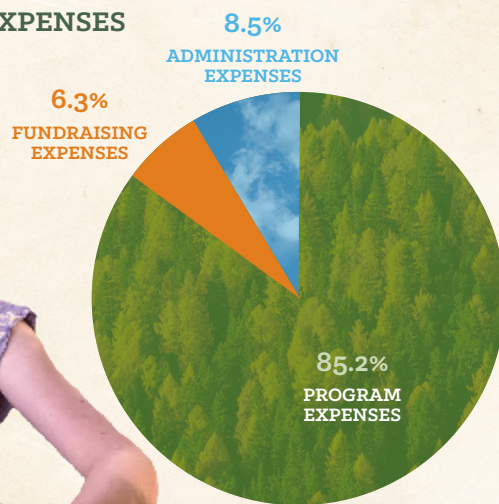

2022 BY THE NUMBERS

8,487 LEARNING HOURS
with **1,459** SCHOOL KIDS
at **27** SCHOOL VISITS

31,000 EXPLORING HOURS
in the summer
+ **1,139** campers
+ **79** camps

14 CERTIFIED
Montana Master Naturalists

60 VOLUNTEER HOURS

$14,254
+ **$752** IN SCHOLARSHIPS
awarded **50** FAMILIES
served through our
scholarship program

Over 7 COMMUNITIES
met through outreach

Over 3,000 TOTAL
NUMBER of one-on-one
connections made through
MOSS outreach programs

EXPENSES

REVENUES

With gratitude we acknowledge that our ability to educate in the outdoors hinges on the stewardship of these lands by indigenous peoples both past and present.

Events	25,658.25	2.7%
Contributions	148,512.69	15.8%
Grants	290,612.34	31.0%
Programs	472,979.21	50.4%
	937,762.49	100%