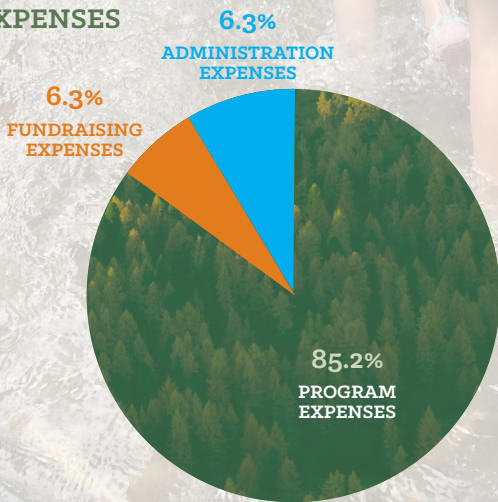

- **4,900** hours learning outside with 5,283 school kids
- **25,500** hours exploring with 850 summer campers
- **24** certified Montana Master Naturalists
- **200** science kits into the hands of kid scientists across Gallatin and Park Counties
- **128** volunteers packing science kits
- Over **$12,000** in scholarships awarded

EXPENSES

REVENUES

With gratitude we acknowledge that our ability to educate in the outdoors hinges on the stewardship of these lands by indigenous peoples both past and present.