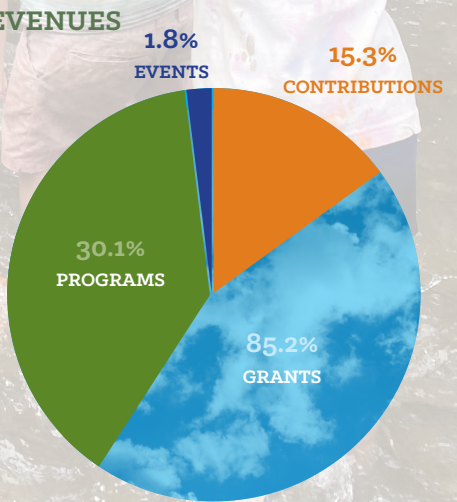

REVENUES

With gratitude we acknowledge that our ability to educate in the outdoors hinges on the stewardship of these lands by indigenous peoples both past and present.